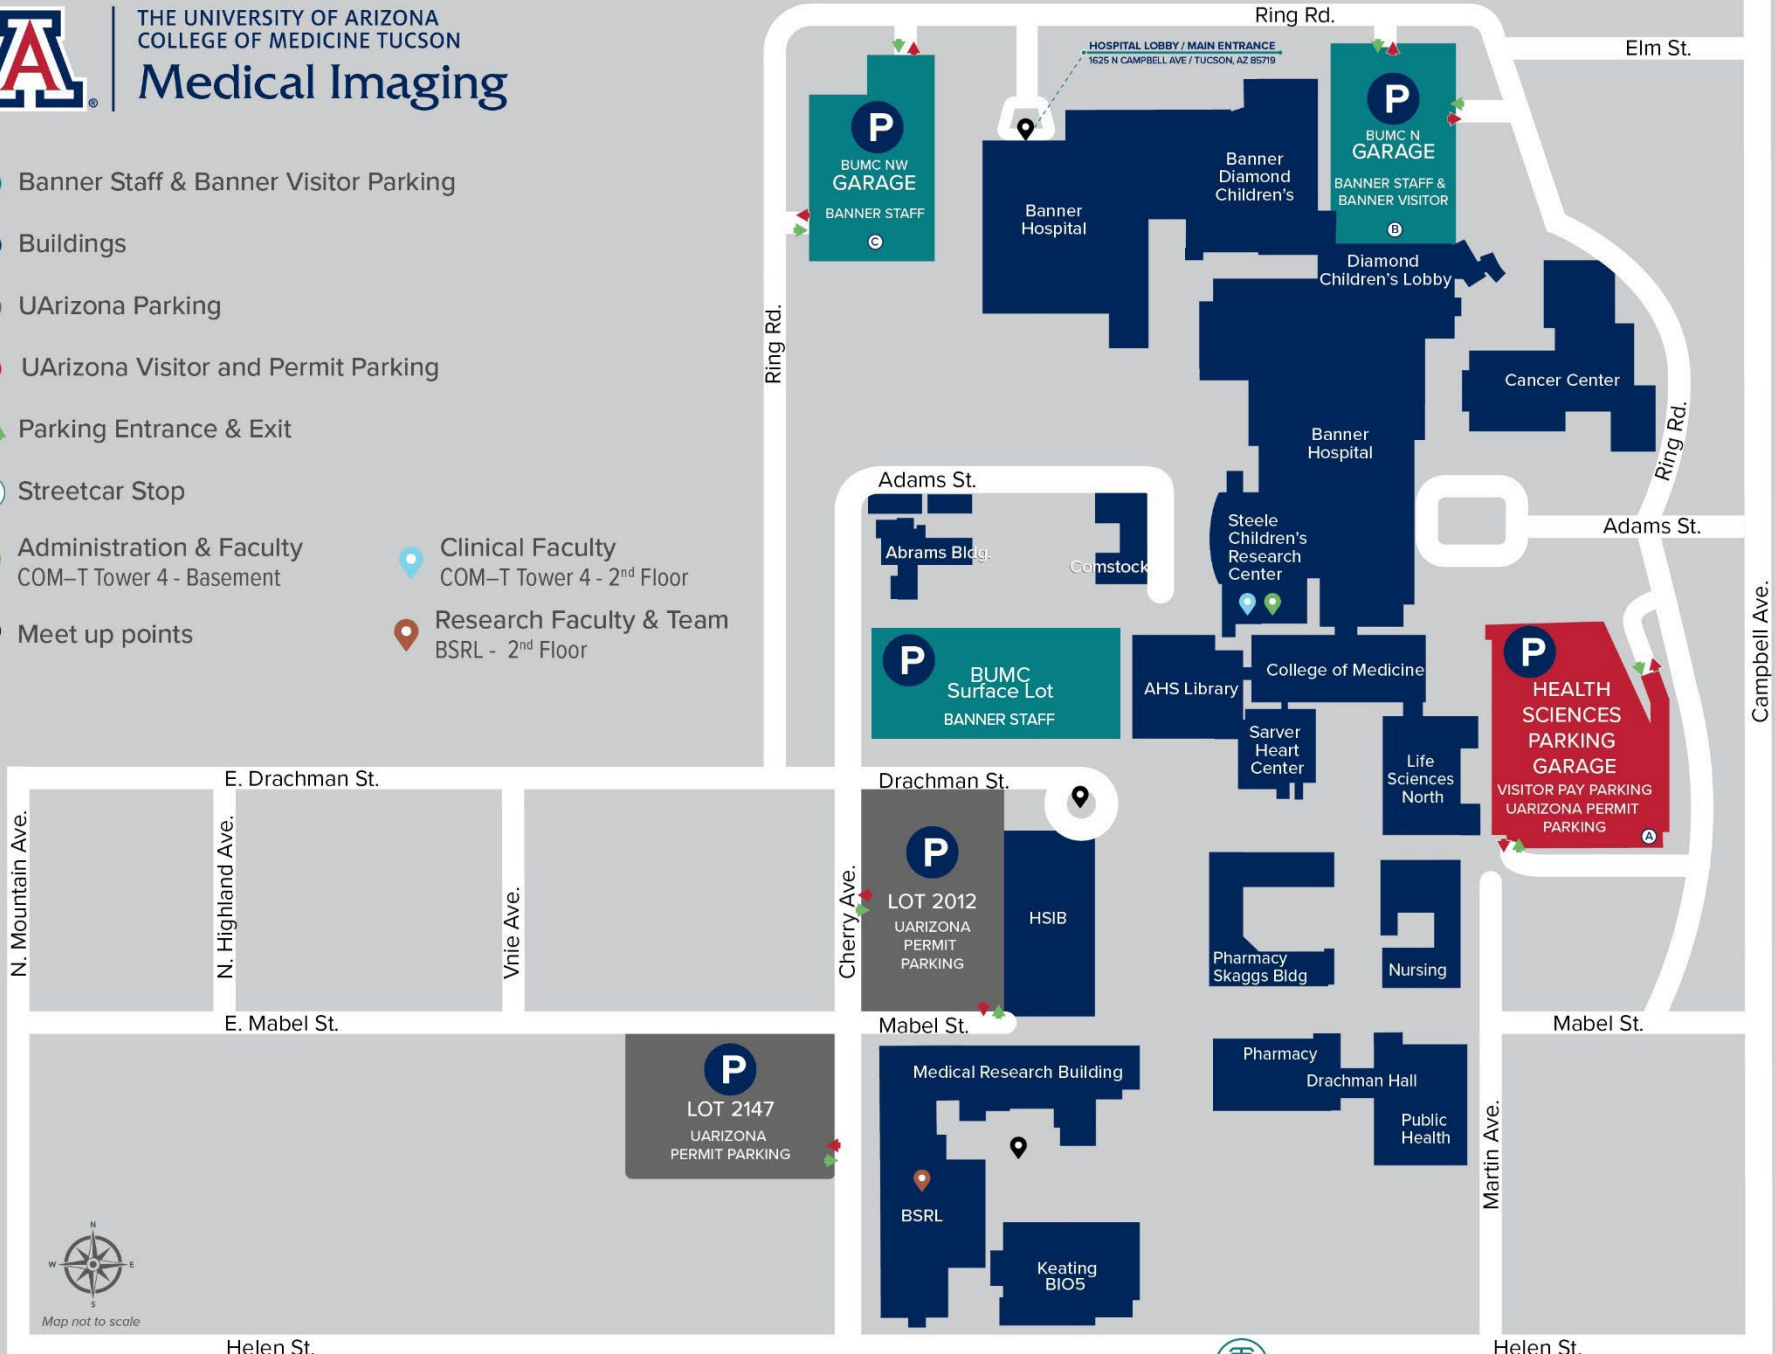

THE UNIVERSITY OF ARIZONA
COLLEGE OF MEDICINE TUCSON

Medical Imaging

- Banner Staff & Banner Visitor Parking
- Buildings
- UArizona Parking
- UArizona Visitor and Permit Parking
- ▼▲ Parking Entrance & Exit
-  Streetcar Stop
- Administration & Faculty
COM-T Tower 4 - Basement
- Clinical Faculty
COM-T Tower 4 - 2nd Floor
- Research Faculty & Team
BSRL - 2nd Floor
-  Meet up points

Map not to scale